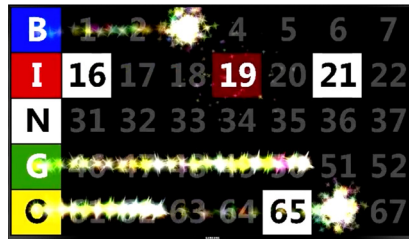

EXCITING ANIMATIONS