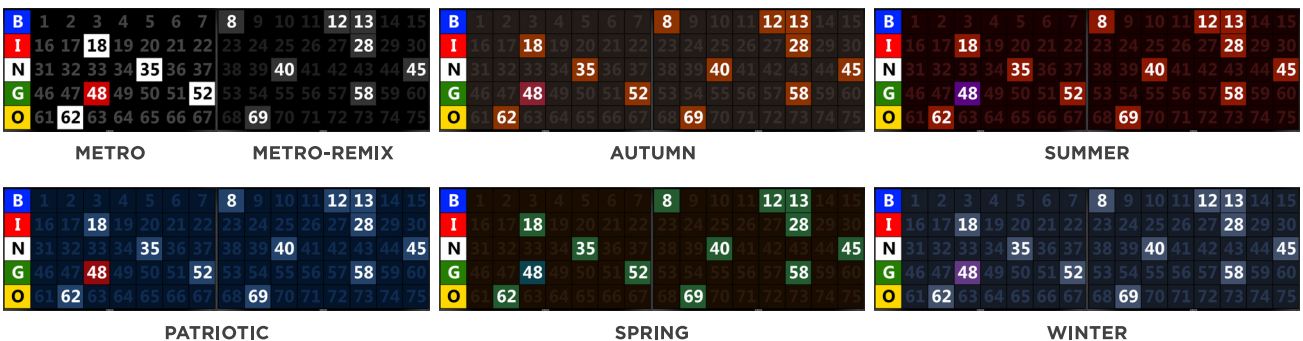

- 1 SINGLE SCREEN
- 2 DOUBLE SCREEN
- 3 TRIPLE SCREEN

Display different scenes on each TV (flashboard, last ball called, custom graphic, etc.)

BASIC CUSTOM GRAPHIC

LARGE CUSTOM GRAPHIC

LARGE BALL COUNT

LARGE LAST BALL CALLED

Change up the color theme as the seasons change, for holidays, or even special events.

METRO

METRO-REMIX

AUTUMN

SUMMER

PATRIOTIC

SPRING

WINTER