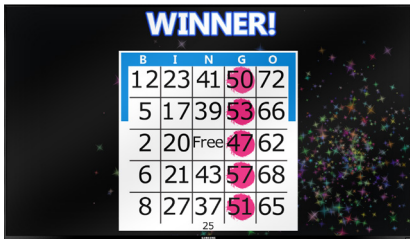

Provide valuable entertainment variety and attract even more people to your venue!

HIGH-DEFINITION GRAPHICS